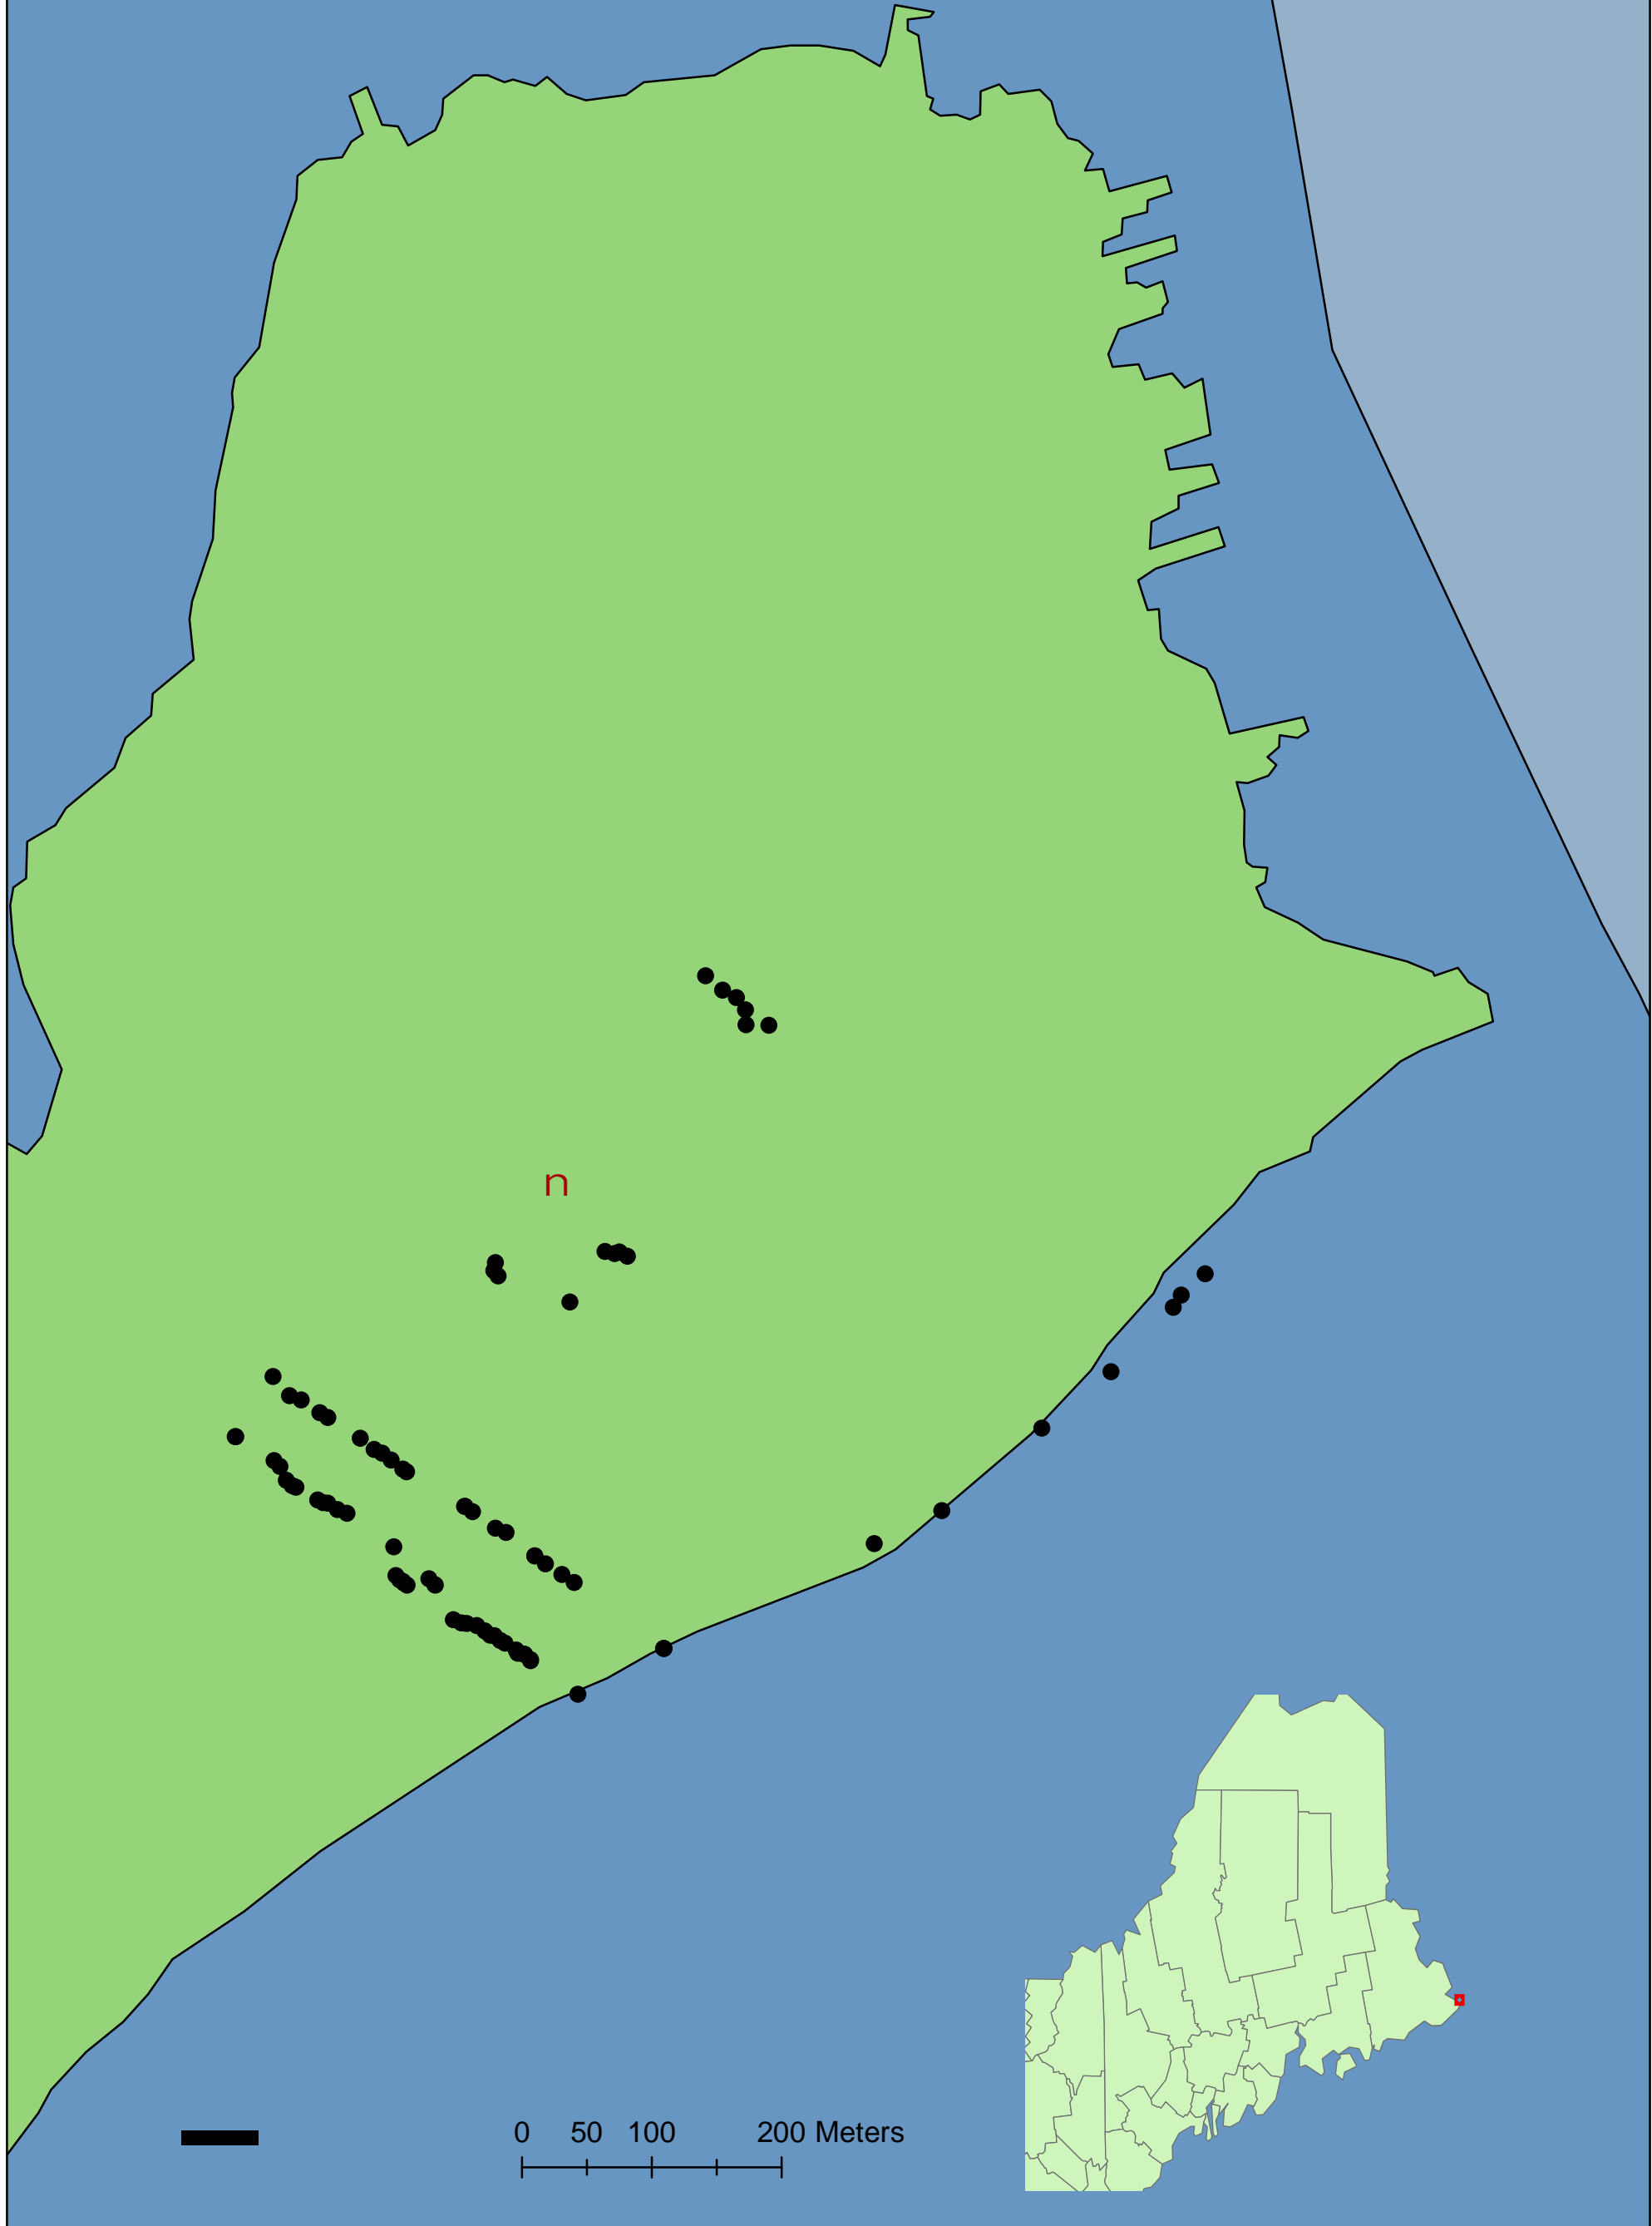

# UMM Lubec Parcel

Kristin Menard  
Basemap Data from  
Maine Office of GIS  
Points collected using  
Garmen GPS receiver  
UTM Zone 19N  
North American Datum 1983  
5/3/06

0 50 100 200 Meters